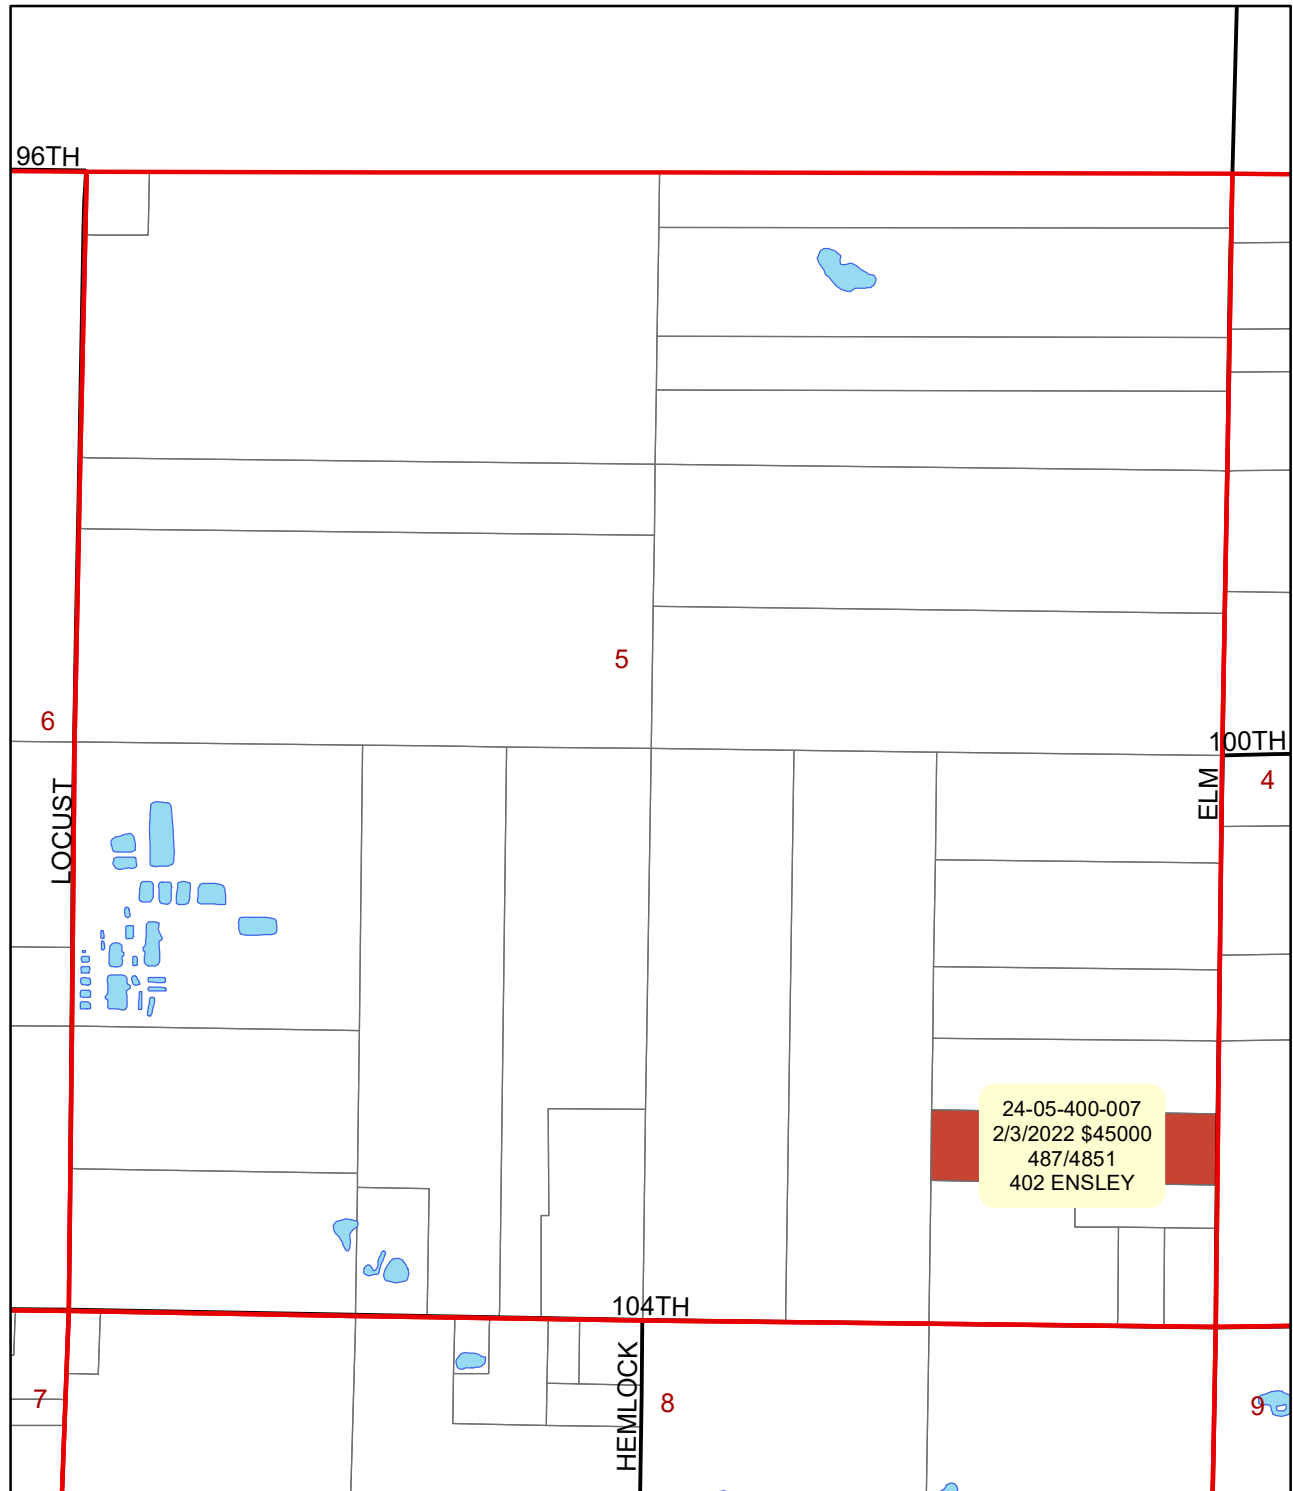

Section 35

Ensley Township Vacant Sales 4/01/2021 - 3/31/2023

LandTables

AGRICULTURAL

ENGLEWRIGHT LAKE FRONTAGE

ENSLEY

Section 36

Ensley Township Vacant Sales 4/01/2021 - 3/31/2023

LandTables
AGRICULTURAL ENGLEWRIGHT LAKE FRONTAGE
ENSLEY

Section 4

Ensley Township Vacant Sales 4/01/2021 - 3/31/2023

LandTables
AGRICULTURAL ENGLEWRIGHT LAKE FRONTAGE
ENSLEY

Section 5

Ensley Township Vacant Sales 4/01/2021 - 3/31/2023

LandTables
AGRICULTURAL ENGLEWRIGHT LAKE FRONTAGE
ENSLEY

Section 6

Ensley Township Vacant Sales 4/01/2021 - 3/31/2023

LandTables
AGRICULTURAL ENGLEWRIGHT LAKE FRONTAGE
ENSLEY

Section 7

Ensley Township Vacant Sales 4/01/2021 - 3/31/2023