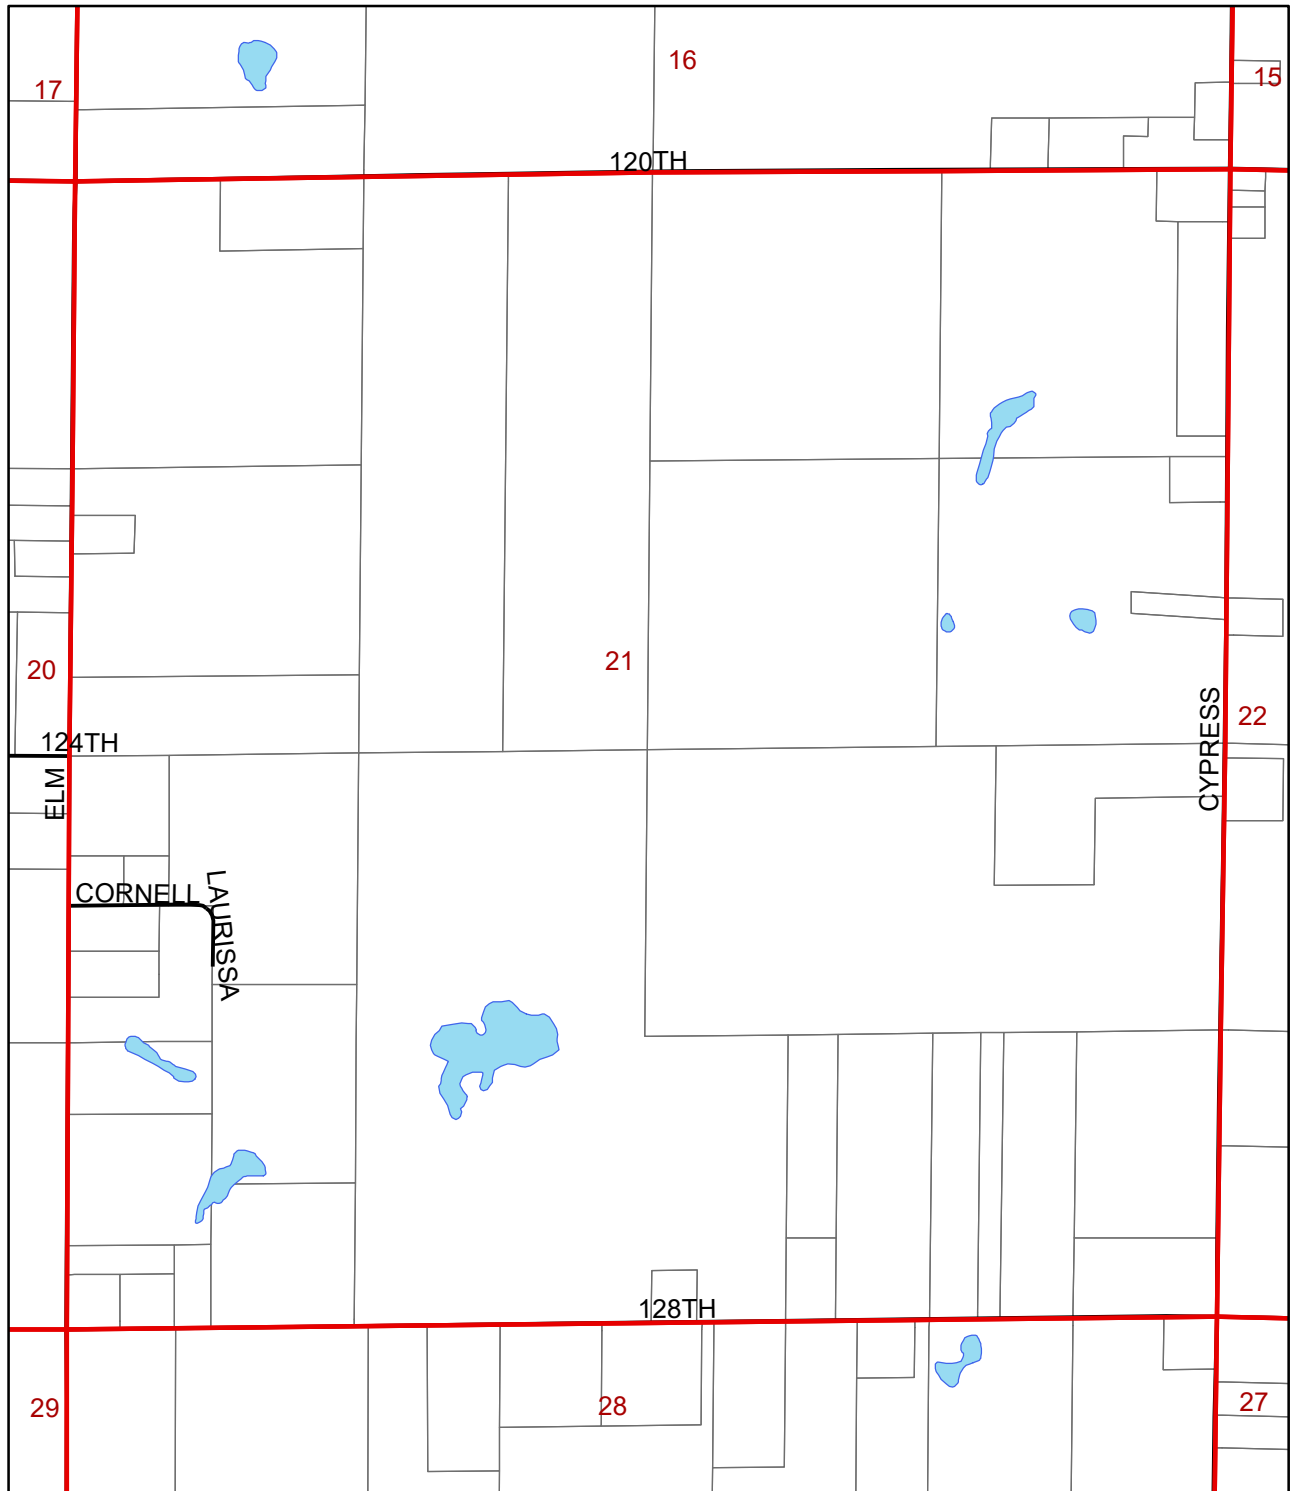

AGRICULTURAL

ENGLEWRIGHT LAKE FRONTAGE

ENSLEY

Section 19

Ensley Township Vacant Sales 4/01/2021 - 3/31/2023

LandTables

 AGRICULTURAL	 ENGLEWRIGHT LAKE FRONTAGE
 ENSLEY	

Ensley Township Vacant Sales 4/01/2021 - 3/31/2023

LandTables
AGRICULTURAL ENGLEWRIGHT LAKE FRONTAGE
ENSLEY

Section 20

Ensley Township Vacant Sales 4/01/2021 - 3/31/2023

LandTables
AGRICULTURAL ENGLEWRIGHT LAKE FRONTAGE
ENSLEY

Section 21

Ensley Township Vacant Sales 4/01/2021 - 3/31/2023