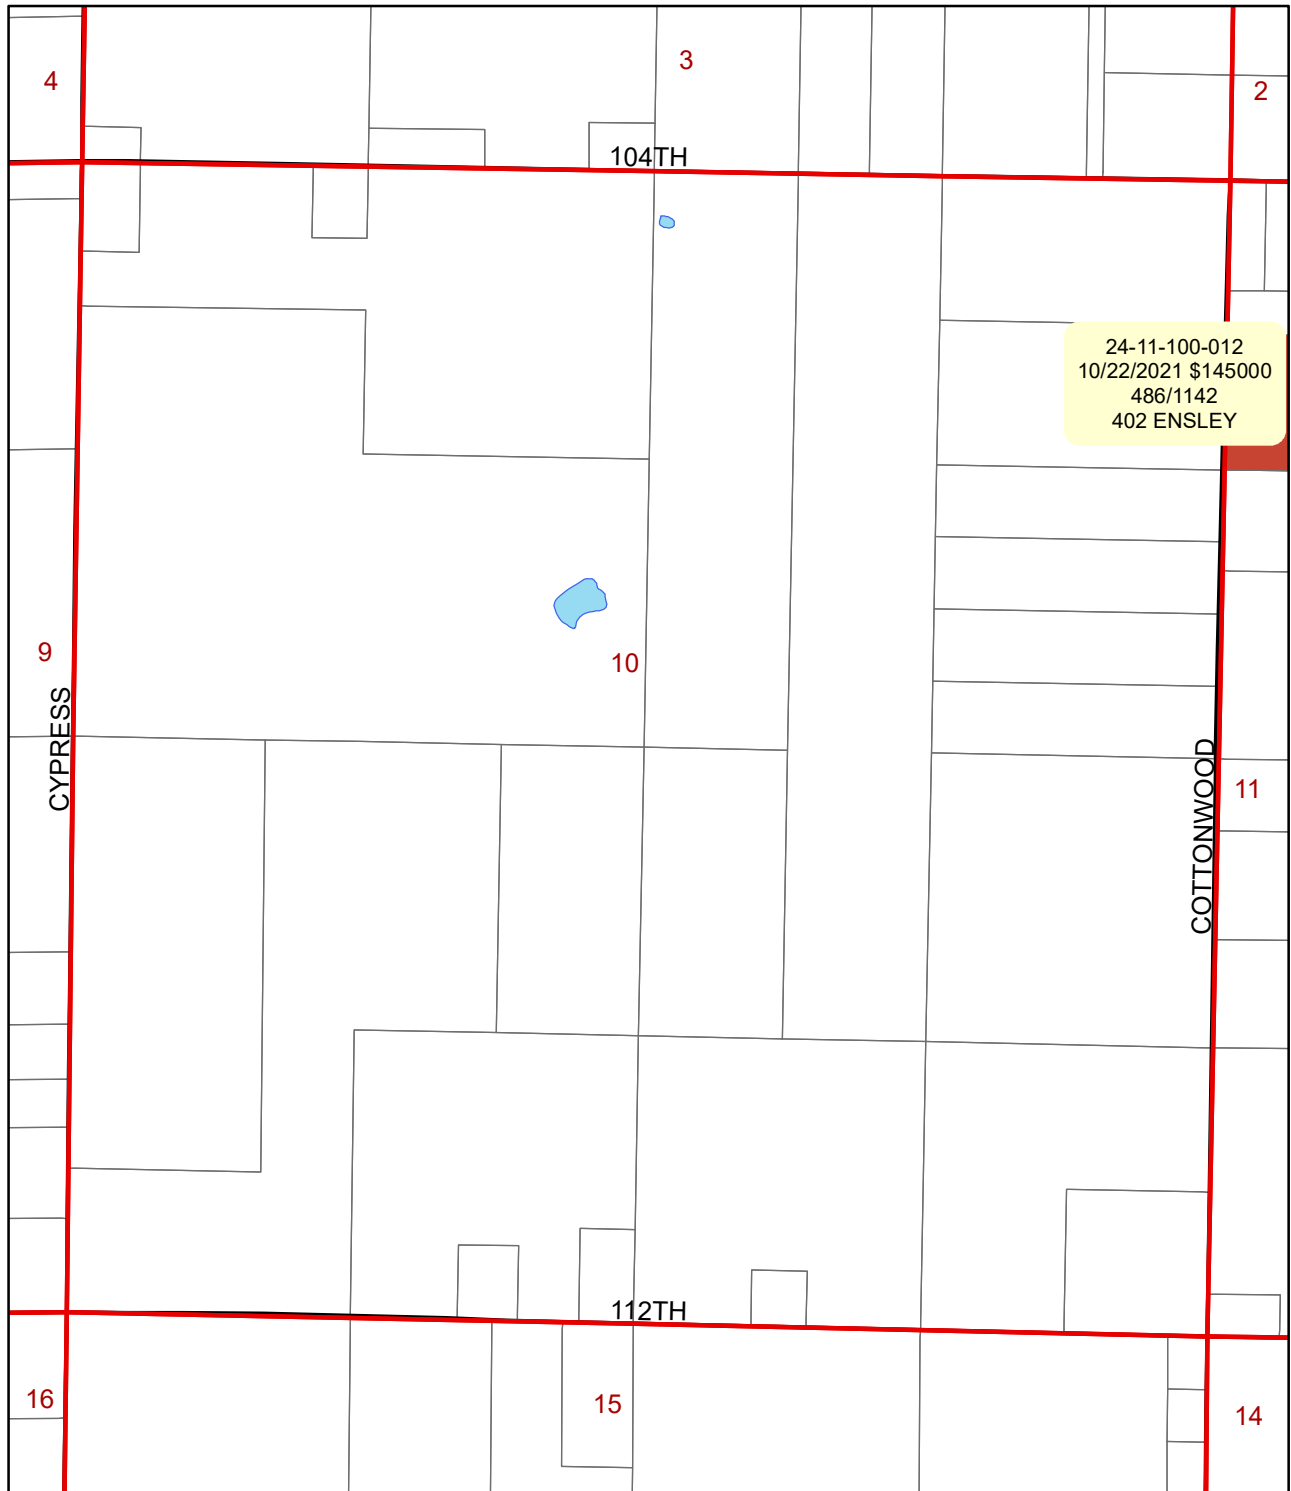

Ensley Township Vacant Sales 4/01/2021 - 3/31/2023

LandTables
AGRICULTURAL ENGLEWRIGHT LAKE FRONTAGE
ENSLEY

Section 1

Ensley Township Vacant Sales 4/01/2021 - 3/31/2023

LandTables
AGRICULTURAL ENGLEWRIGHT LAKE FRONTAGE
ENSLEY

Section 10

Ensley Township Vacant Sales 4/01/2021 - 3/31/2023

LandTables

AGRICULTURAL

ENGLEWRIGHT LAKE FRONTAGE

ENSLEY

Section 11

Ensley Township Vacant Sales 4/01/2021 - 3/31/2023

LandTables
AGRICULTURAL ENGLEWRIGHT LAKE FRONTAGE
ENSLEY

Section 12

Ensley Township Vacant Sales

4/01/2021 - 3/31/2023

LandTables

ENGLEWRIGHT LAKE FRONTAGE
AGRICULTURAL
ENSLEY

Ensley Township Vacant Sales

4/01/2021 - 3/31/2023