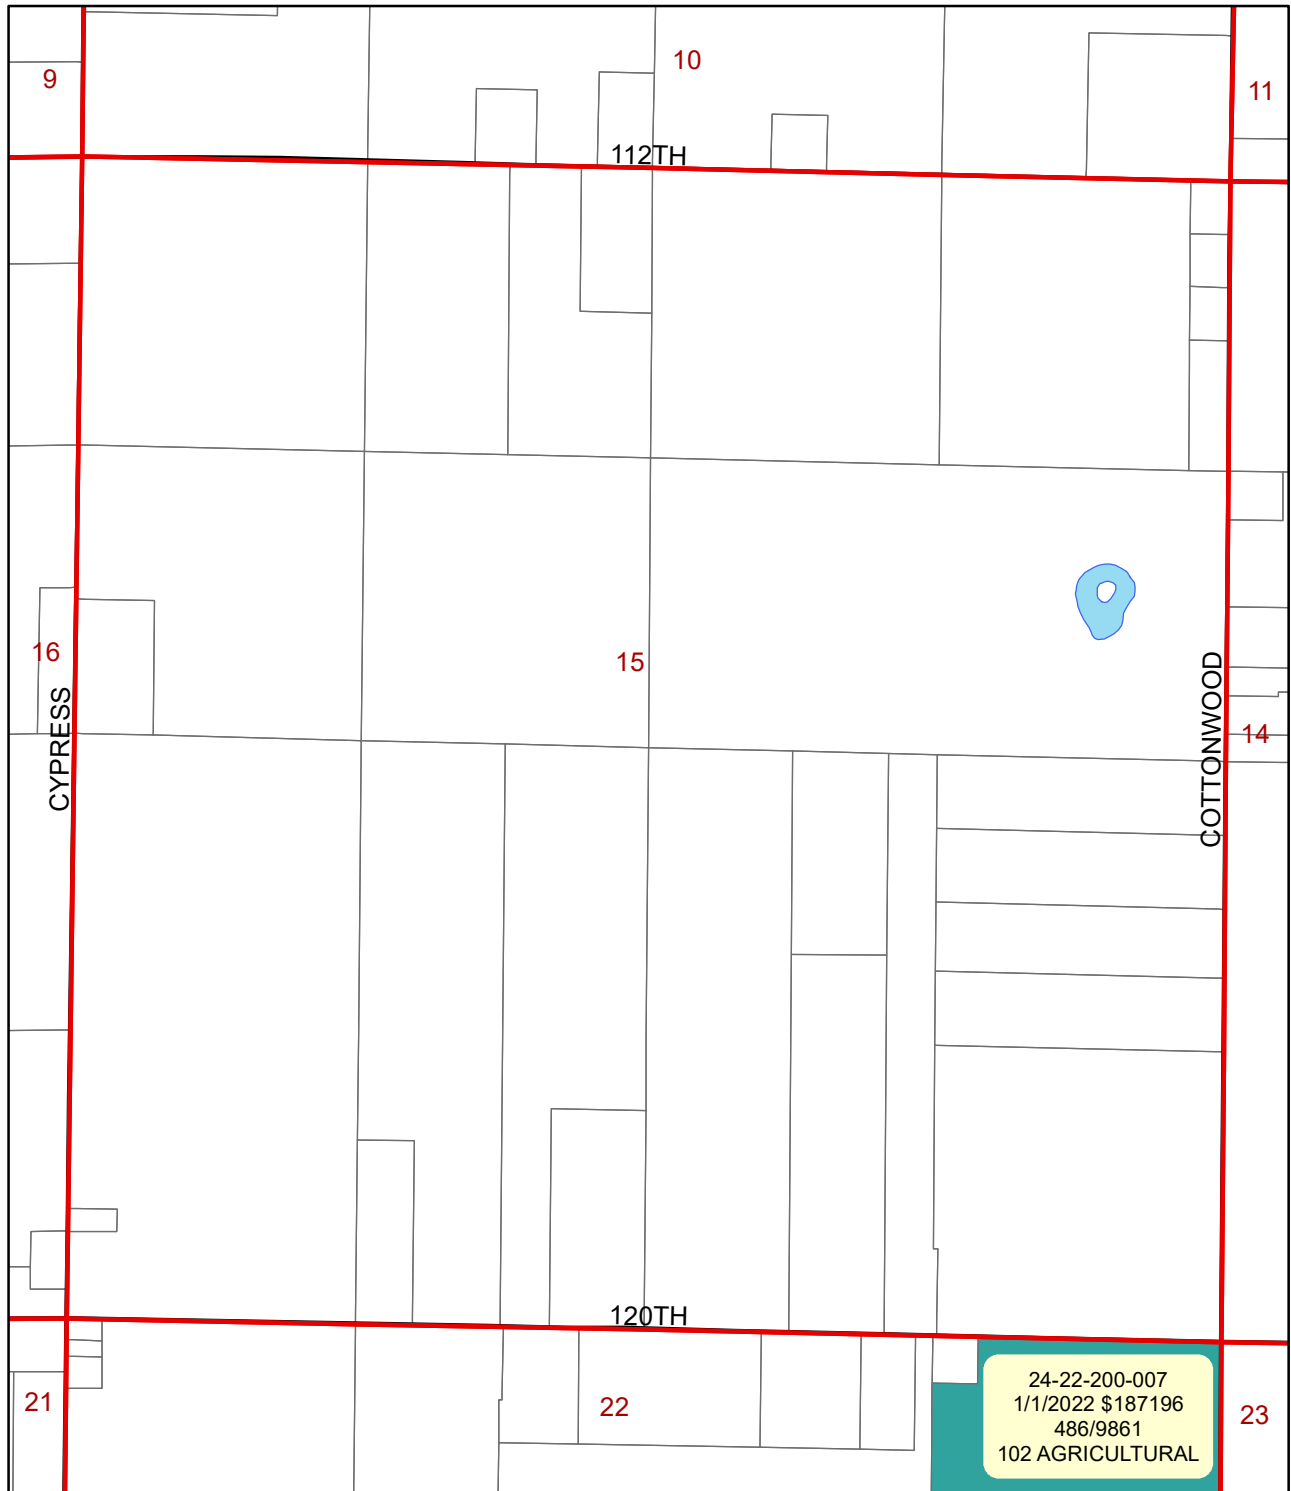

LandTables

	AGRICULTURAL		ENGLEWRIGHT LAKE FRONTAGE
	ENSLEY		

Section 14

Ensley Township Vacant Sales 4/01/2021 - 3/31/2023

LandTables
AGRICULTURAL ENGLEWRIGHT LAKE FRONTAGE
ENSLEY

Section 15

Ensley Township Vacant Sales 4/01/2021 - 3/31/2023

LandTables
AGRICULTURAL ENGLEWRIGHT LAKE FRONTAGE
ENSLEY

Section 16

Ensley Township Vacant Sales 4/01/2021 - 3/31/2023

LandTables

 AGRICULTURAL

 ENGLEWRIGHT LAKE FRONTAGE

 ENSLEY

Section 17