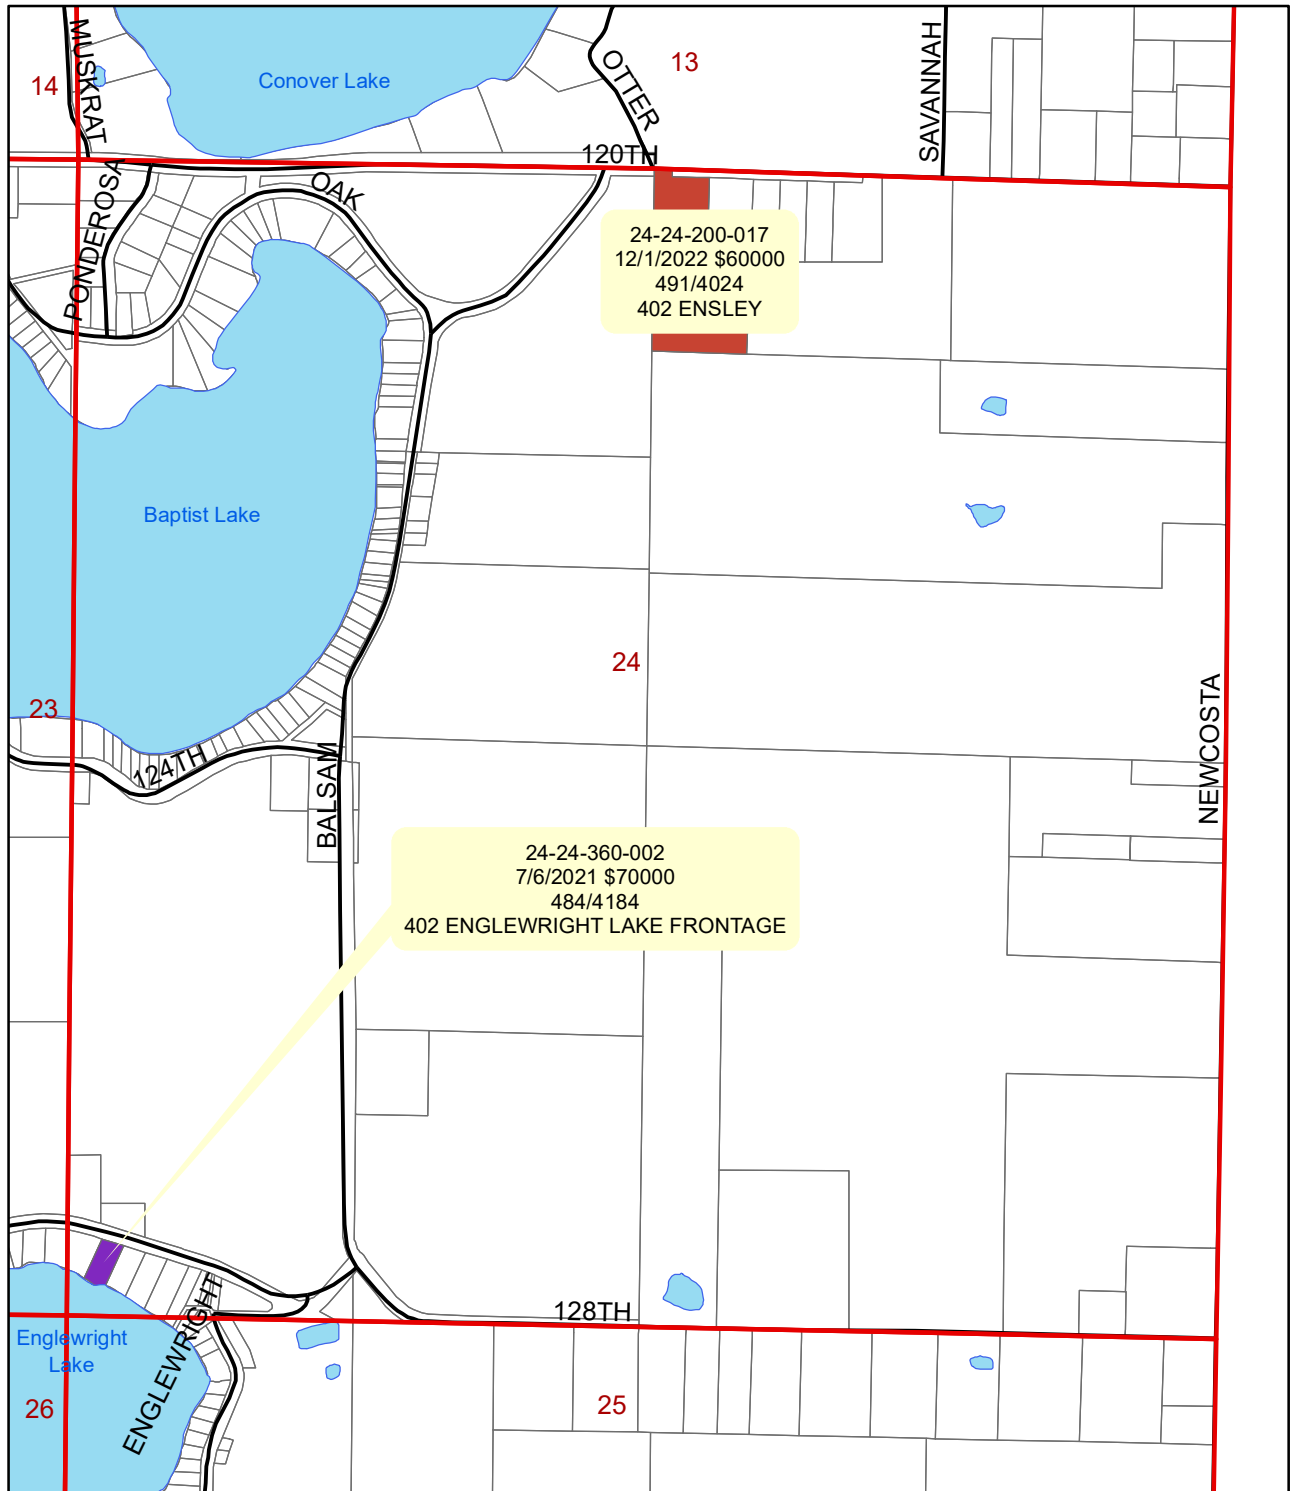

Ensley Township Vacant Sales 4/01/2021 - 3/31/2023

LandTables
AGRICULTURAL   ENGLEWRIGHT LAKE FRONTAGE
ENSLEY