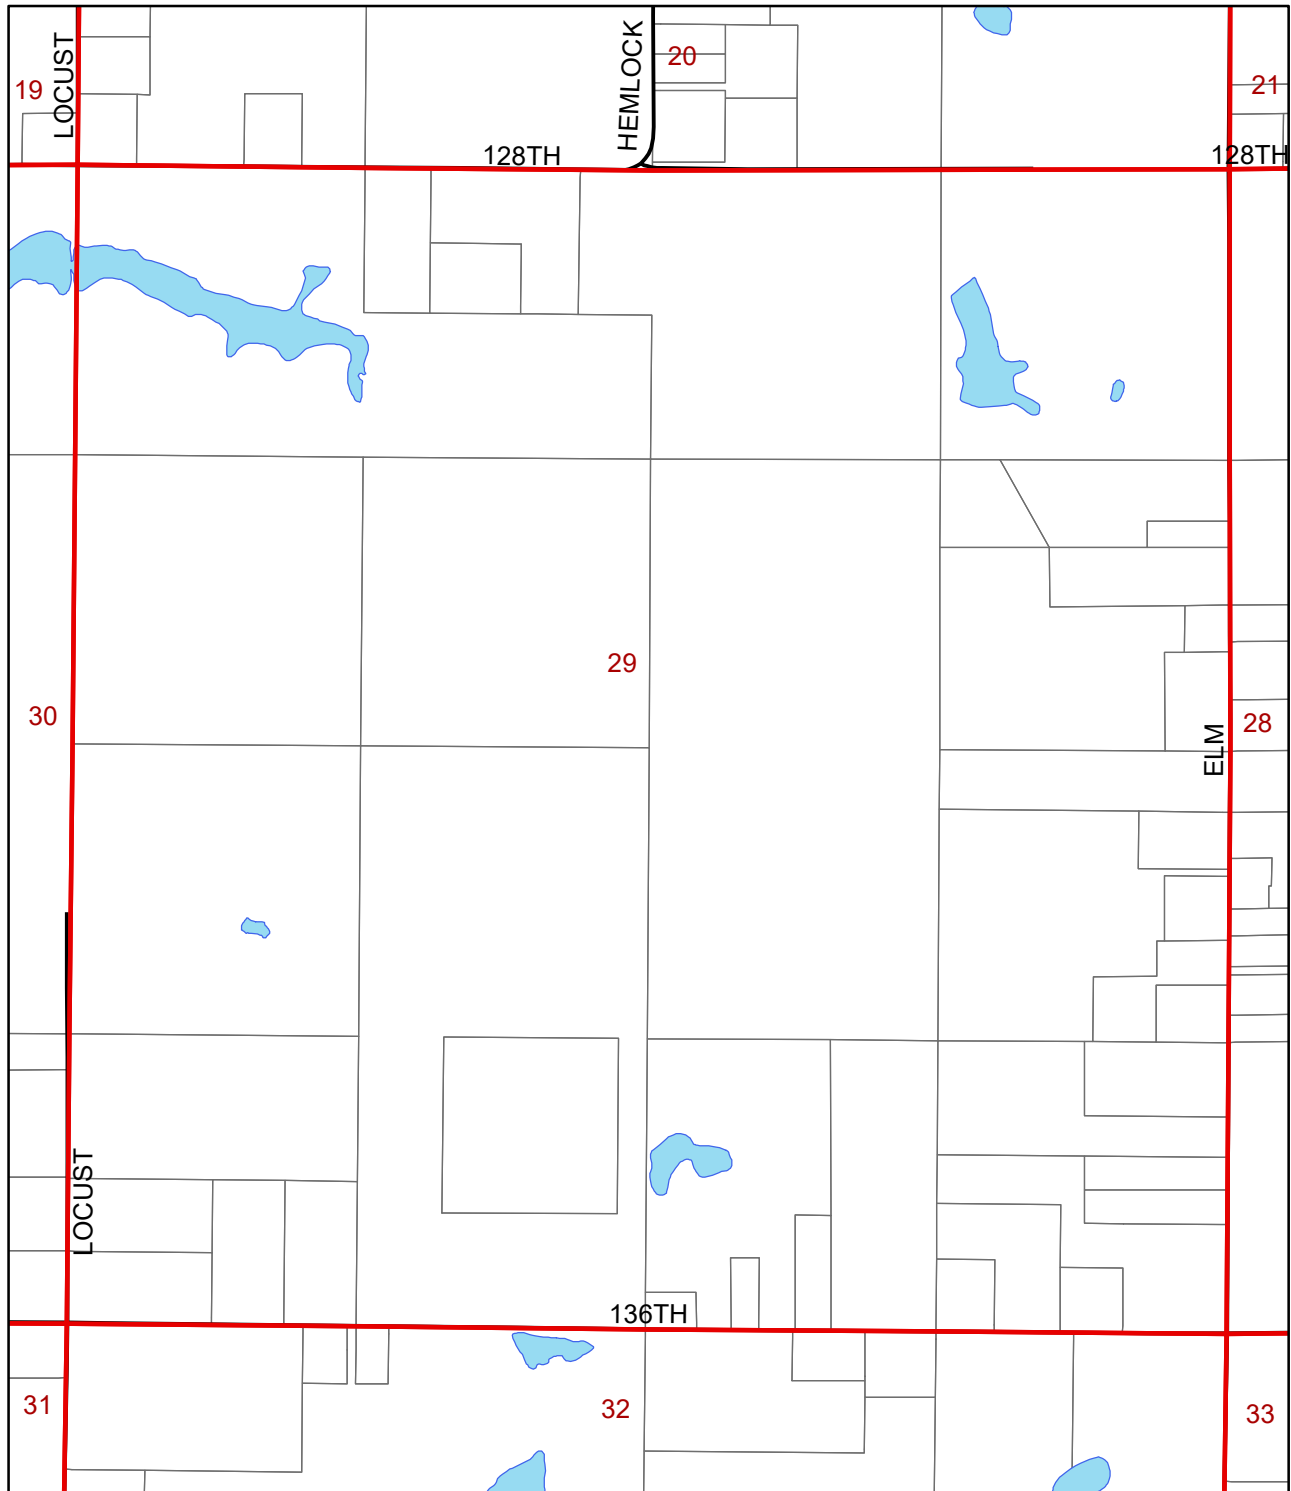

ENSLEY

Section 27

Ensley Township Vacant Sales 4/01/2021 - 3/31/2023

LandTables

 AGRICULTURAL

 ENGLEWRIGHT LAKE FRONTAGE

 ENSLEY

Section 28

Ensley Township Vacant Sales 4/01/2021 - 3/31/2023

LandTables
AGRICULTURAL ENGLEWRIGHT LAKE FRONTAGE
ENSLEY

Section 29

Ensley Township Vacant Sales 4/01/2021 - 3/31/2023

LandTables

AGRICULTURAL

ENGLEWRIGHT LAKE FRONTAGE