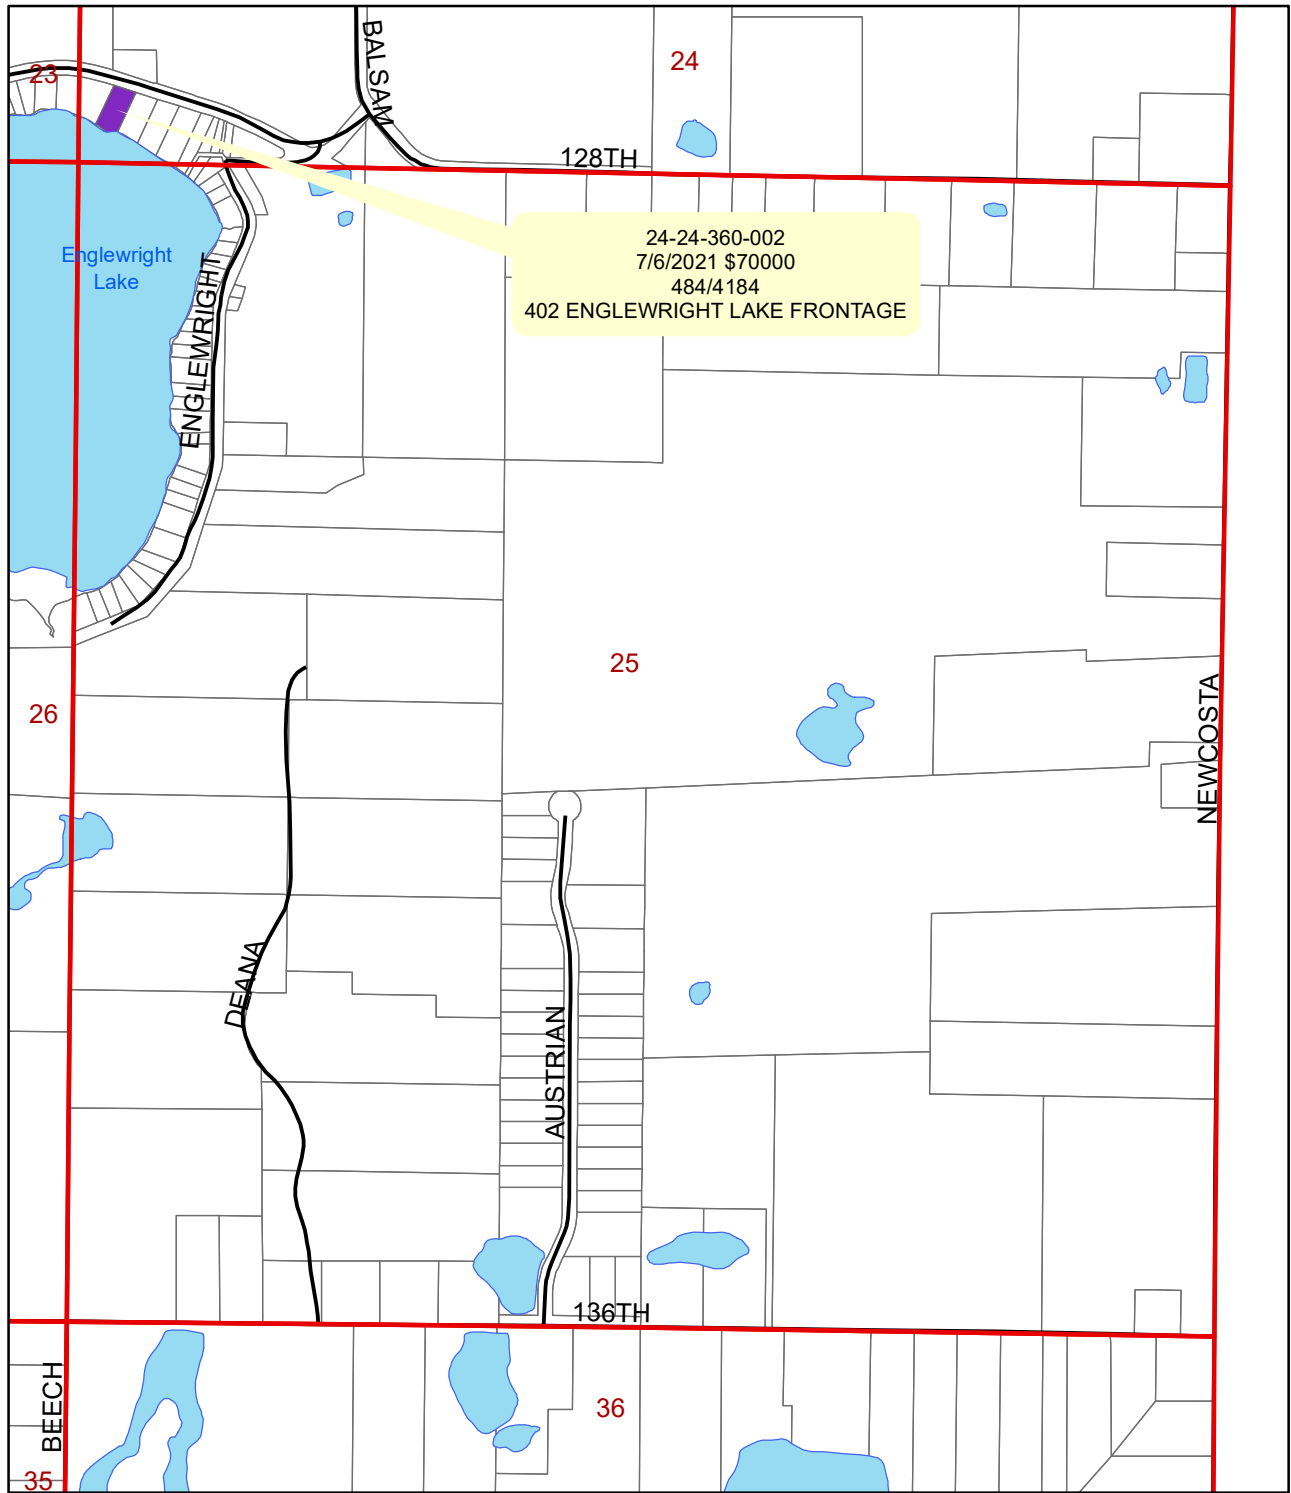

Ensley Township Vacant Sales 4/01/2021 - 3/31/2023

LandTables
AGRICULTURAL   ENGLEWRIGHT LAKE FRONTAGE
ENSLEY