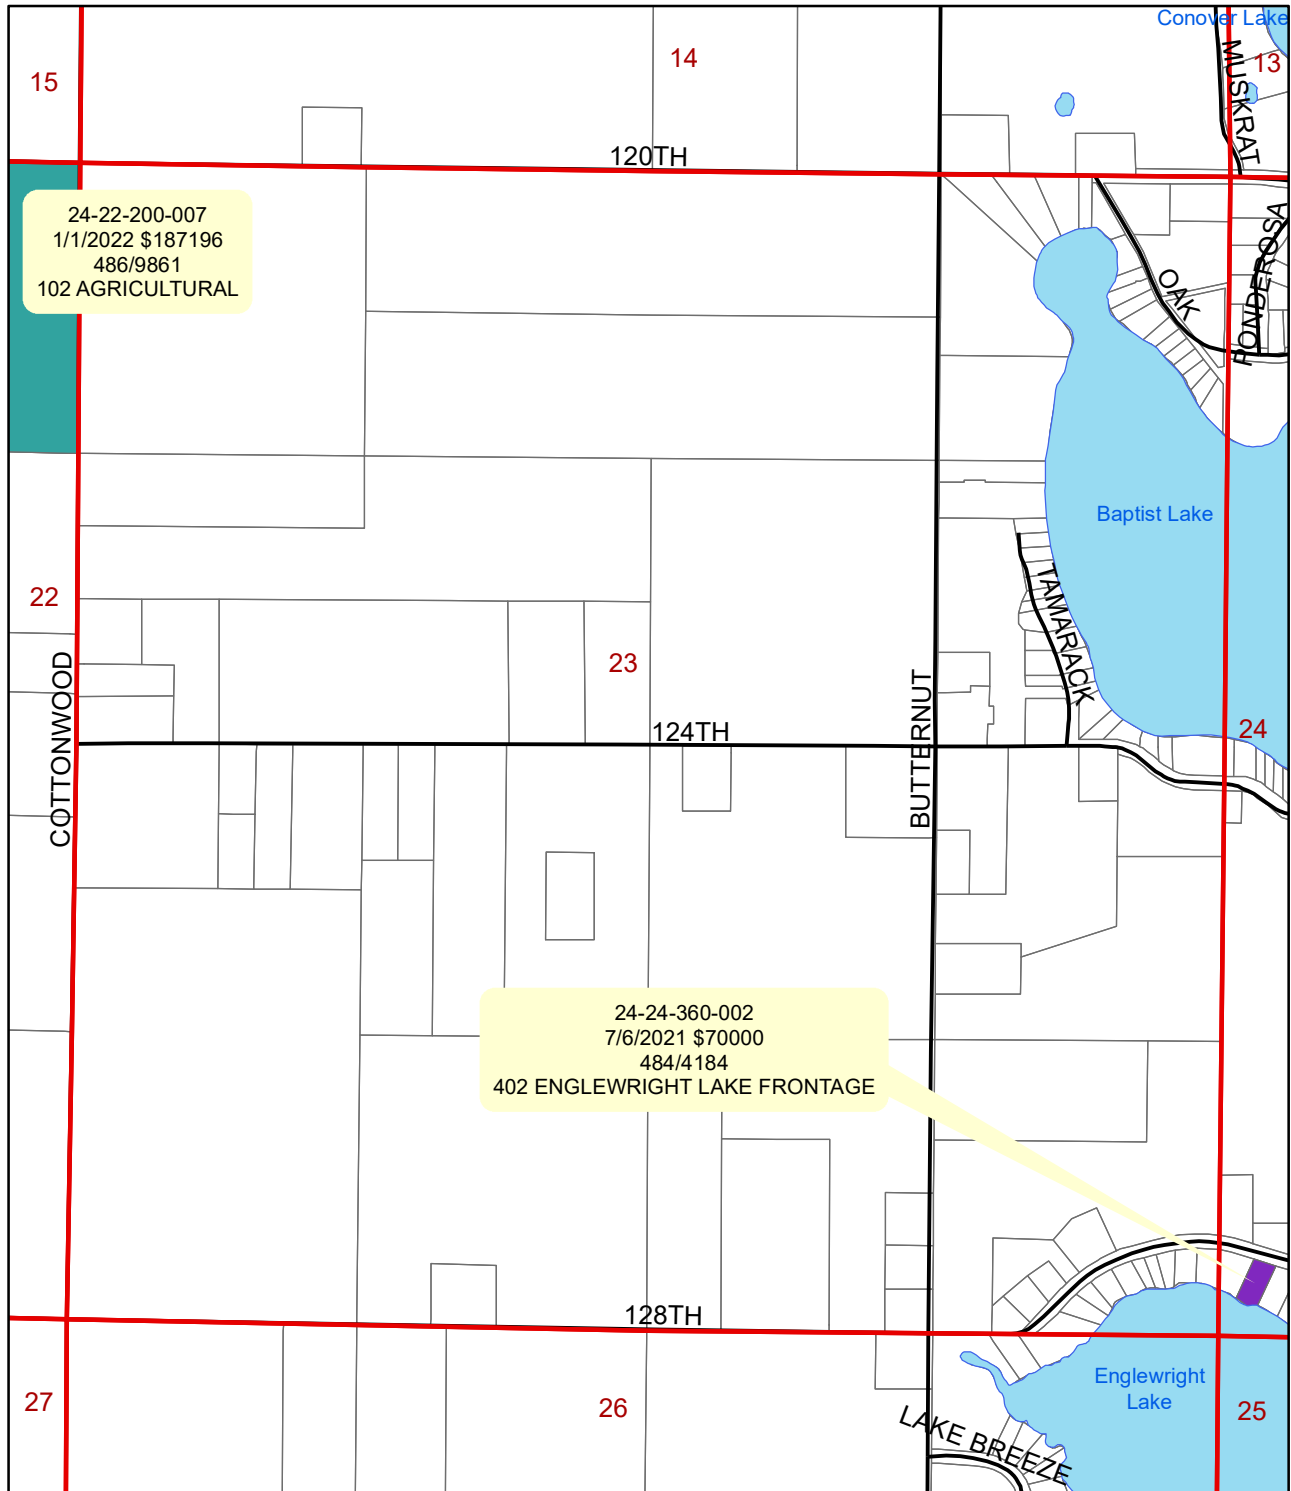

LandTables
AGRICULTURAL ENGLEWRIGHT LAKE FRONTAGE
ENSLEY

Section 20

Ensley Township Vacant Sales 4/01/2021 - 3/31/2023

LandTables
AGRICULTURAL ENGLEWRIGHT LAKE FRONTAGE
ENSLEY

Section 21

Ensley Township Vacant Sales 4/01/2021 - 3/31/2023

LandTables
[Purple Box] ENGLEWRIGHT LAKE FRONTAGE
[Teal Box] AGRICULTURAL [Red Box] ENSLEY

Section 22

Ensley Township Vacant Sales

4/01/2021 - 3/31/2023

LandTables

	AGRICULTURAL		ENGLEWRIGHT LAKE FRONTAGE
	ENSLEY		

Ensley Township Vacant Sales 4/01/2021 - 3/31/2023

LandTables
AGRICULTURAL ENGLEWRIGHT LAKE FRONTAGE
ENSLEY

Ensley Township Vacant Sales 4/01/2021 - 3/31/2023

LandTables
AGRICULTURAL ENGLEWRIGHT LAKE FRONTAGE
ENSLEY

Ensley Township Vacant Sales 4/01/2021 - 3/31/2023

LandTables
AGRICULTURAL ENGLEWRIGHT LAKE FRONTAGE
ENSLEY

Section 26

Ensley Township Vacant Sales 4/01/2021 - 3/31/2023

LandTables

AGRICULTURAL

ENGLEWRIGHT LAKE FRONTAGE