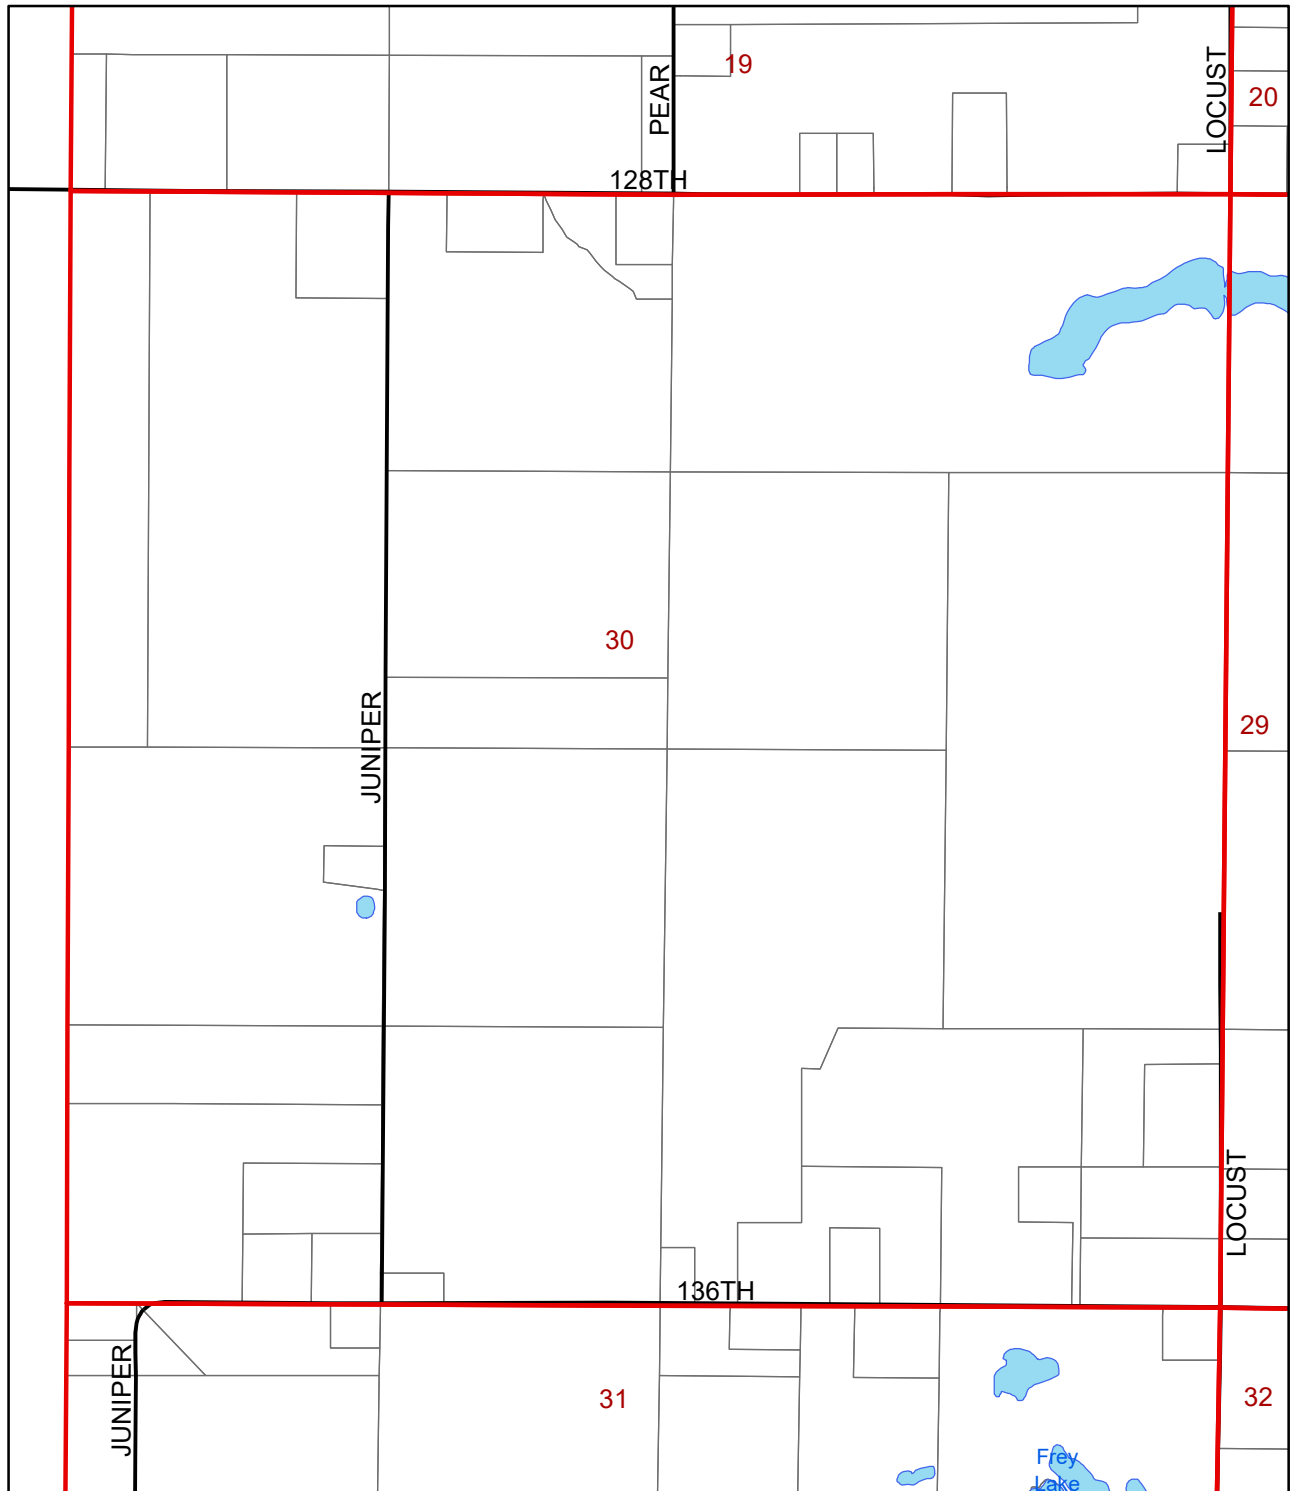

Ensley Township Vacant Sales 4/01/2021 - 3/31/2023

LandTables
AGRICULTURAL ENGLEWRIGHT LAKE FRONTAGE
ENSLEY

Section 29

Ensley Township Vacant Sales 4/01/2021 - 3/31/2023

LandTables

AGRICULTURAL

ENGLEWRIGHT LAKE FRONTAGE

ENSLEY

Section 3

Ensley Township Vacant Sales 4/01/2021 - 3/31/2023

LandTables
AGRICULTURAL ENGLEWRIGHT LAKE FRONTAGE
ENSLEY

Section 30

Ensley Township Vacant Sales 4/01/2021 - 3/31/2023

LandTables
AGRICULTURAL ENGLEWRIGHT LAKE FRONTAGE
ENSLEY