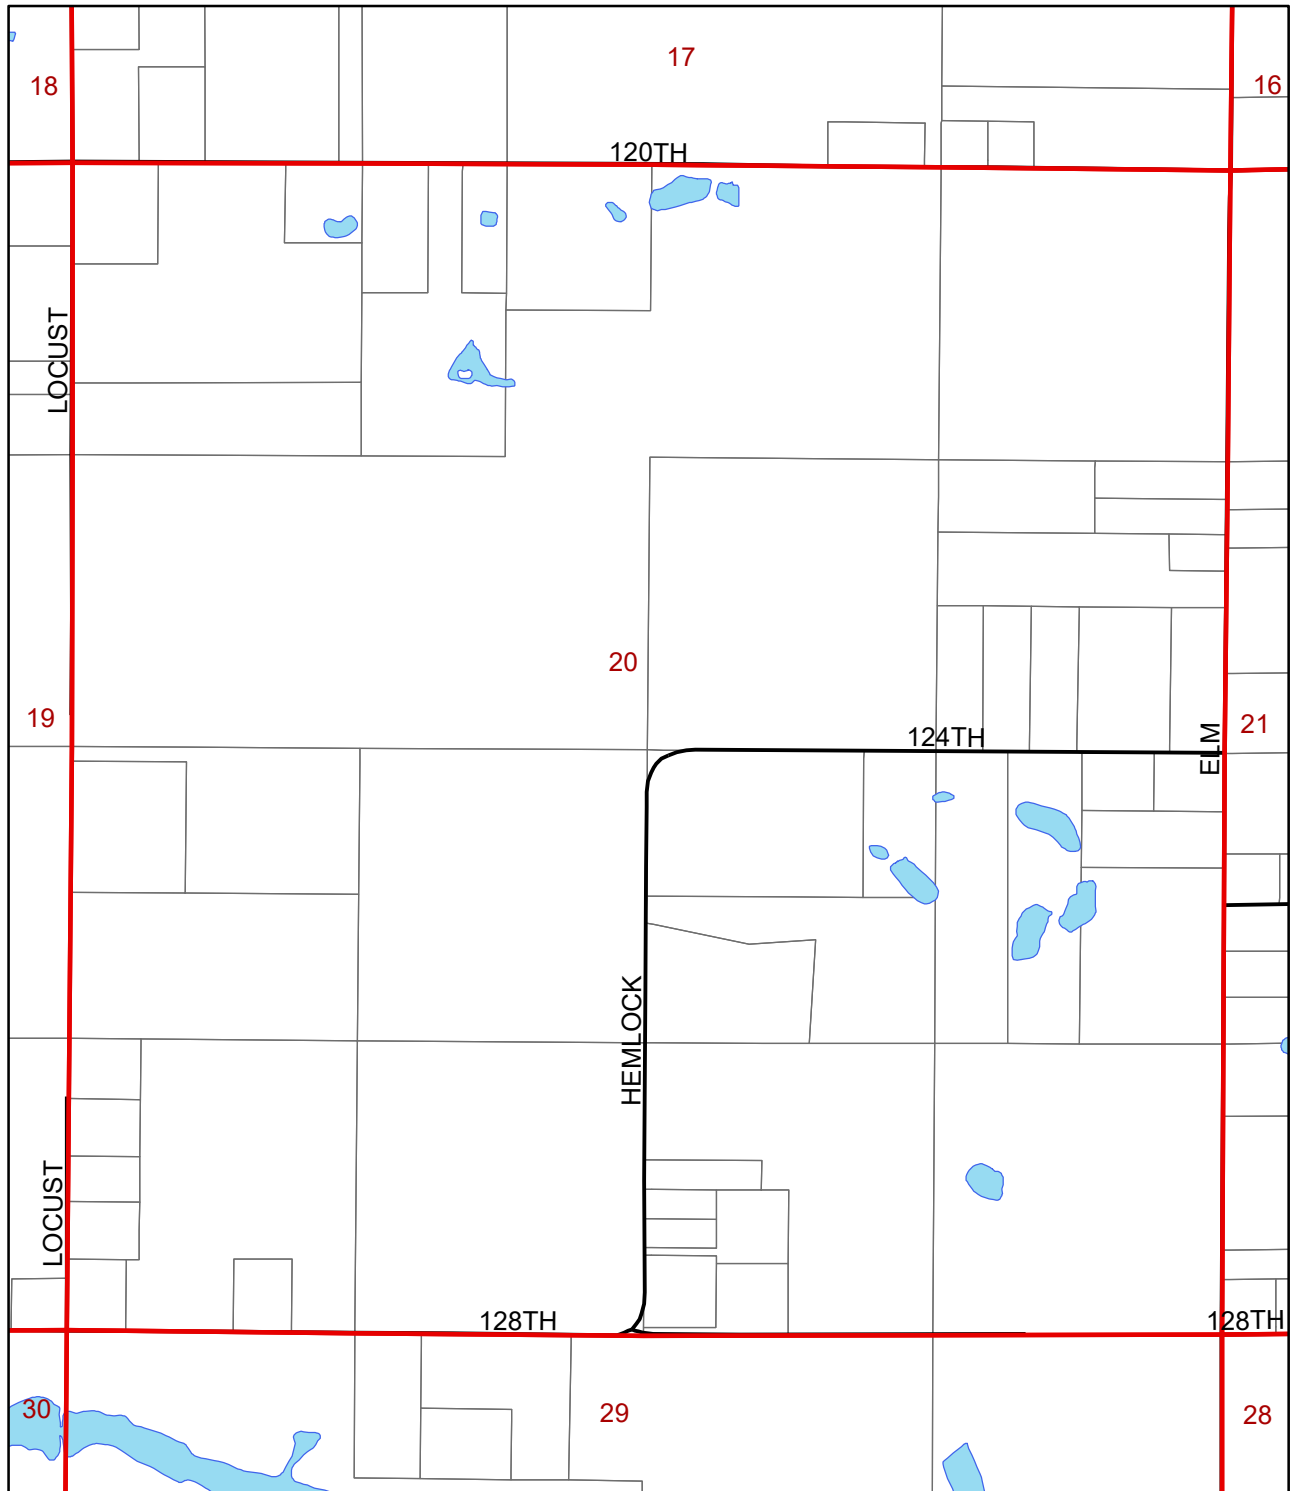

Ensley Township Vacant Sales 4/01/2021 - 3/31/2023

LandTables

AGRICULTURAL

ENGLEWRIGHT LAKE FRONTAGE

ENSLEY

Section 18

Ensley Township Vacant Sales 4/01/2021 - 3/31/2023

LandTables

AGRICULTURAL

ENGLEWRIGHT LAKE FRONTAGE

ENSLEY

Section 19

Ensley Township Vacant Sales 4/01/2021 - 3/31/2023

LandTables

 AGRICULTURAL	 ENGLEWRIGHT LAKE FRONTAGE
 ENSLEY	

Ensley Township Vacant Sales 4/01/2021 - 3/31/2023

LandTables
AGRICULTURAL ENGLEWRIGHT LAKE FRONTAGE
ENSLEY

Section 20

Ensley Township Vacant Sales 4/01/2021 - 3/31/2023

LandTables
AGRICULTURAL ENGLEWRIGHT LAKE FRONTAGE
ENSLEY

Section 21

Ensley Township Vacant Sales 4/01/2021 - 3/31/2023

LandTables
[Purple Box] ENGLEWRIGHT LAKE FRONTAGE
[Teal Box] AGRICULTURAL [Red Box] ENSLEY

Section 22

Ensley Township Vacant Sales

4/01/2021 - 3/31/2023

LandTables

	AGRICULTURAL		ENGLEWRIGHT LAKE FRONTAGE
	ENSLEY		