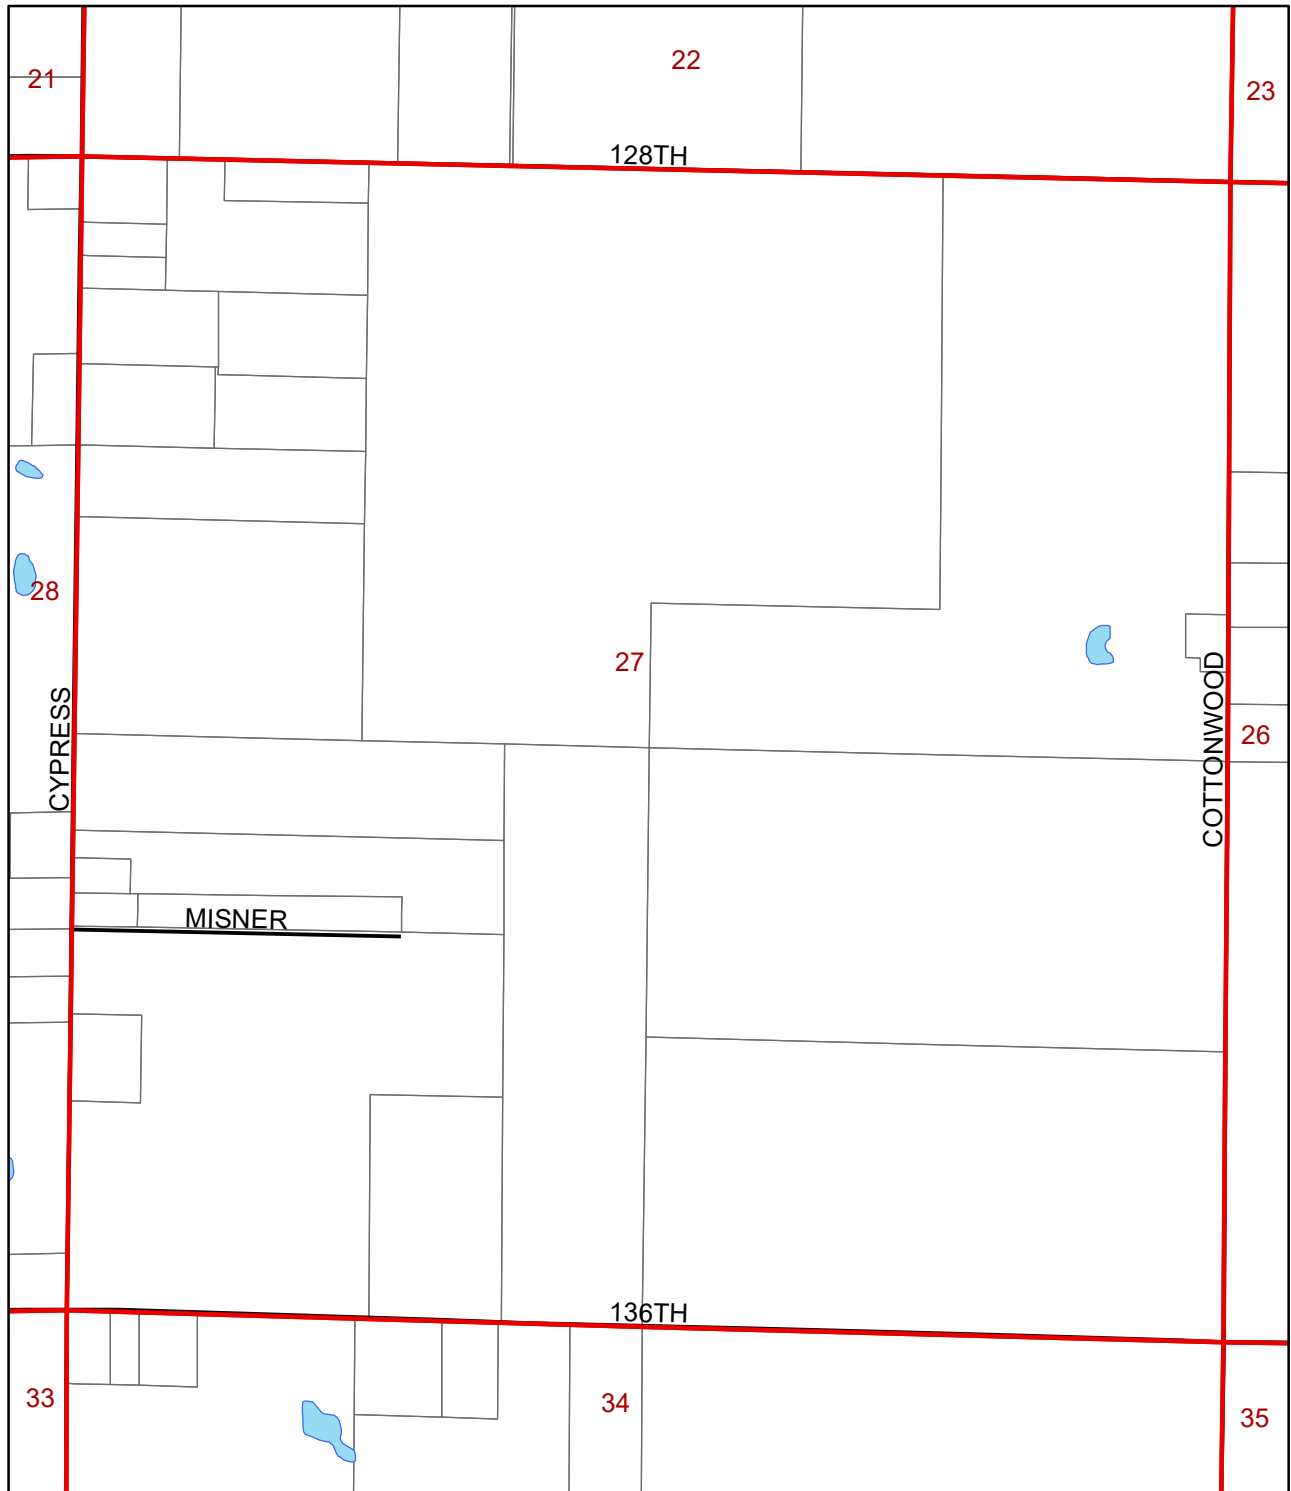

Ensley Township Vacant Sales 4/01/2021 - 3/31/2023

LandTables
AGRICULTURAL ENGLEWRIGHT LAKE FRONTAGE
ENSLEY

Section 26

Ensley Township Vacant Sales 4/01/2021 - 3/31/2023

LandTables

AGRICULTURAL

ENGLEWRIGHT LAKE FRONTAGE

ENSLEY

Section 27

Ensley Township Vacant Sales 4/01/2021 - 3/31/2023

LandTables

 AGRICULTURAL

 ENGLEWRIGHT LAKE FRONTAGE

 ENSLEY

Section 28