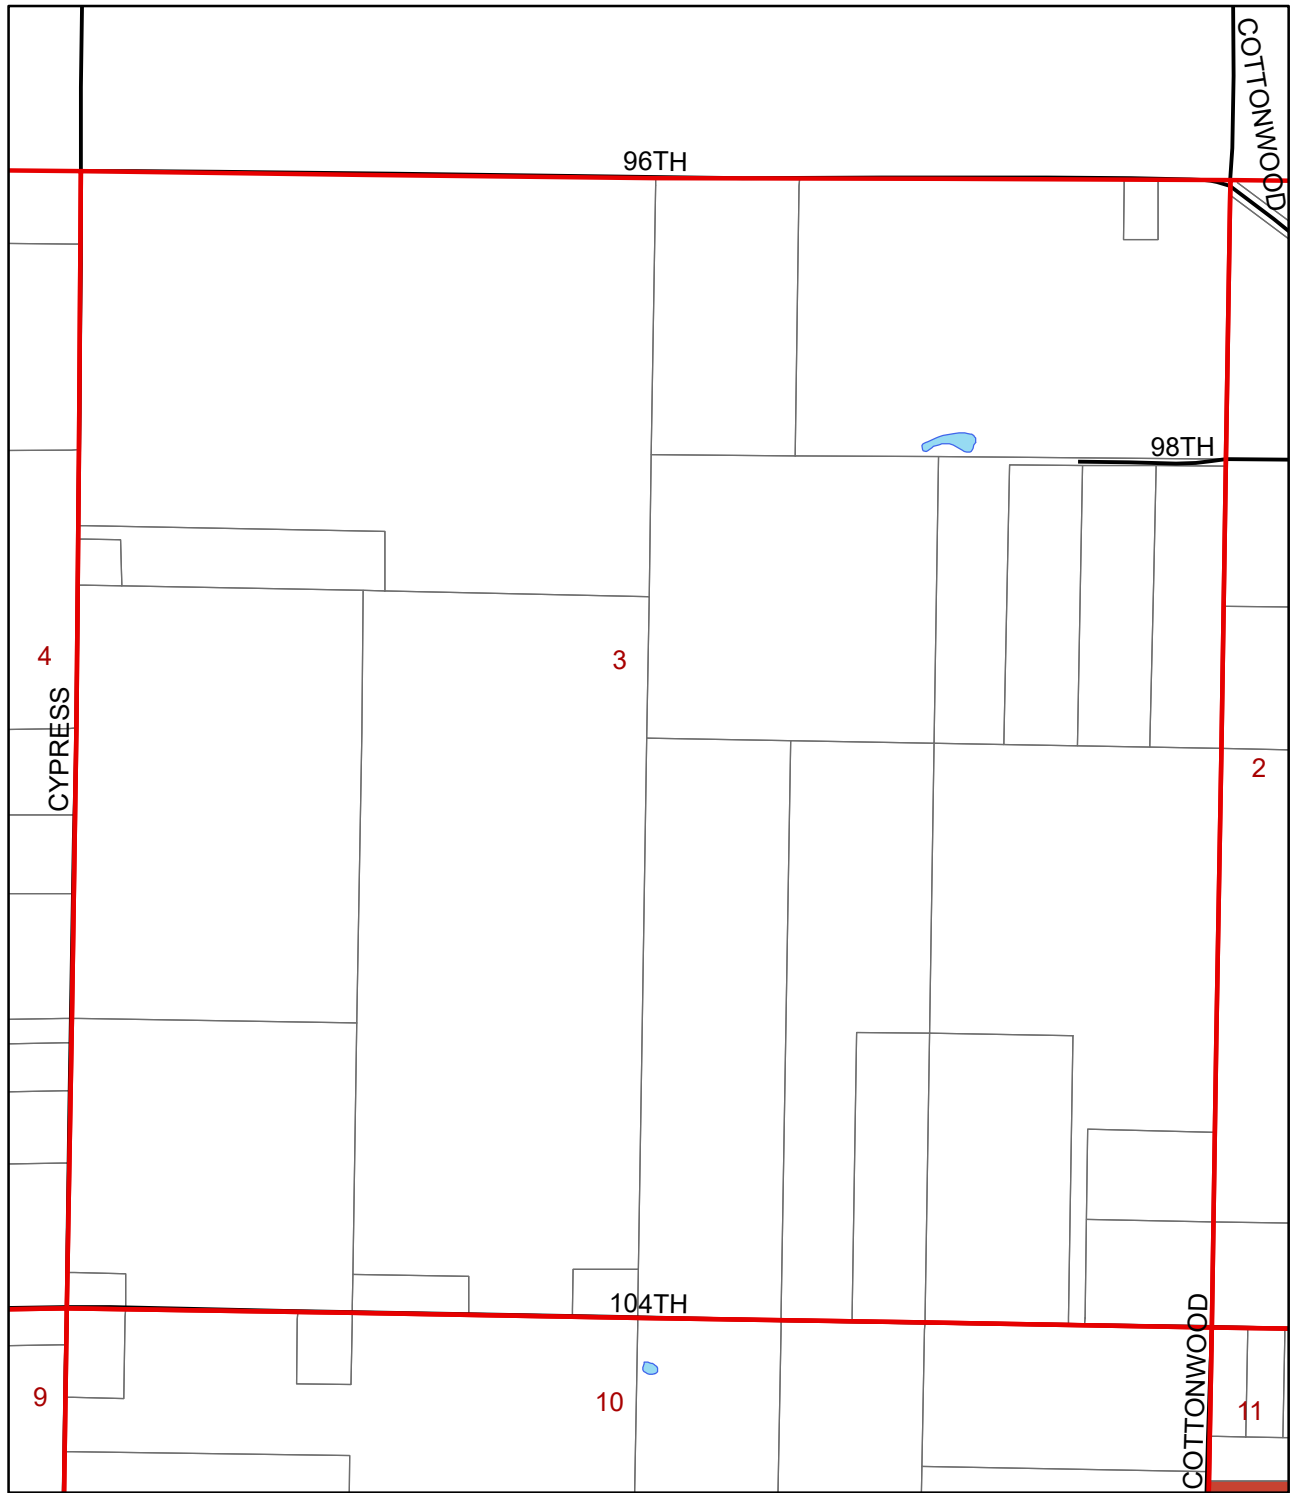

ENSLEY

Section 27

Ensley Township Vacant Sales 4/01/2021 - 3/31/2023

LandTables

 AGRICULTURAL

 ENGLEWRIGHT LAKE FRONTAGE

 ENSLEY

Section 28

Ensley Township Vacant Sales 4/01/2021 - 3/31/2023

LandTables
AGRICULTURAL ENGLEWRIGHT LAKE FRONTAGE
ENSLEY

Section 29

Ensley Township Vacant Sales 4/01/2021 - 3/31/2023

LandTables

AGRICULTURAL

ENGLEWRIGHT LAKE FRONTAGE

ENSLEY

Section 3

Ensley Township Vacant Sales 4/01/2021 - 3/31/2023

LandTables
AGRICULTURAL ENGLEWRIGHT LAKE FRONTAGE
ENSLEY

Section 30

Ensley Township Vacant Sales 4/01/2021 - 3/31/2023

LandTables
AGRICULTURAL ENGLEWRIGHT LAKE FRONTAGE
ENSLEY