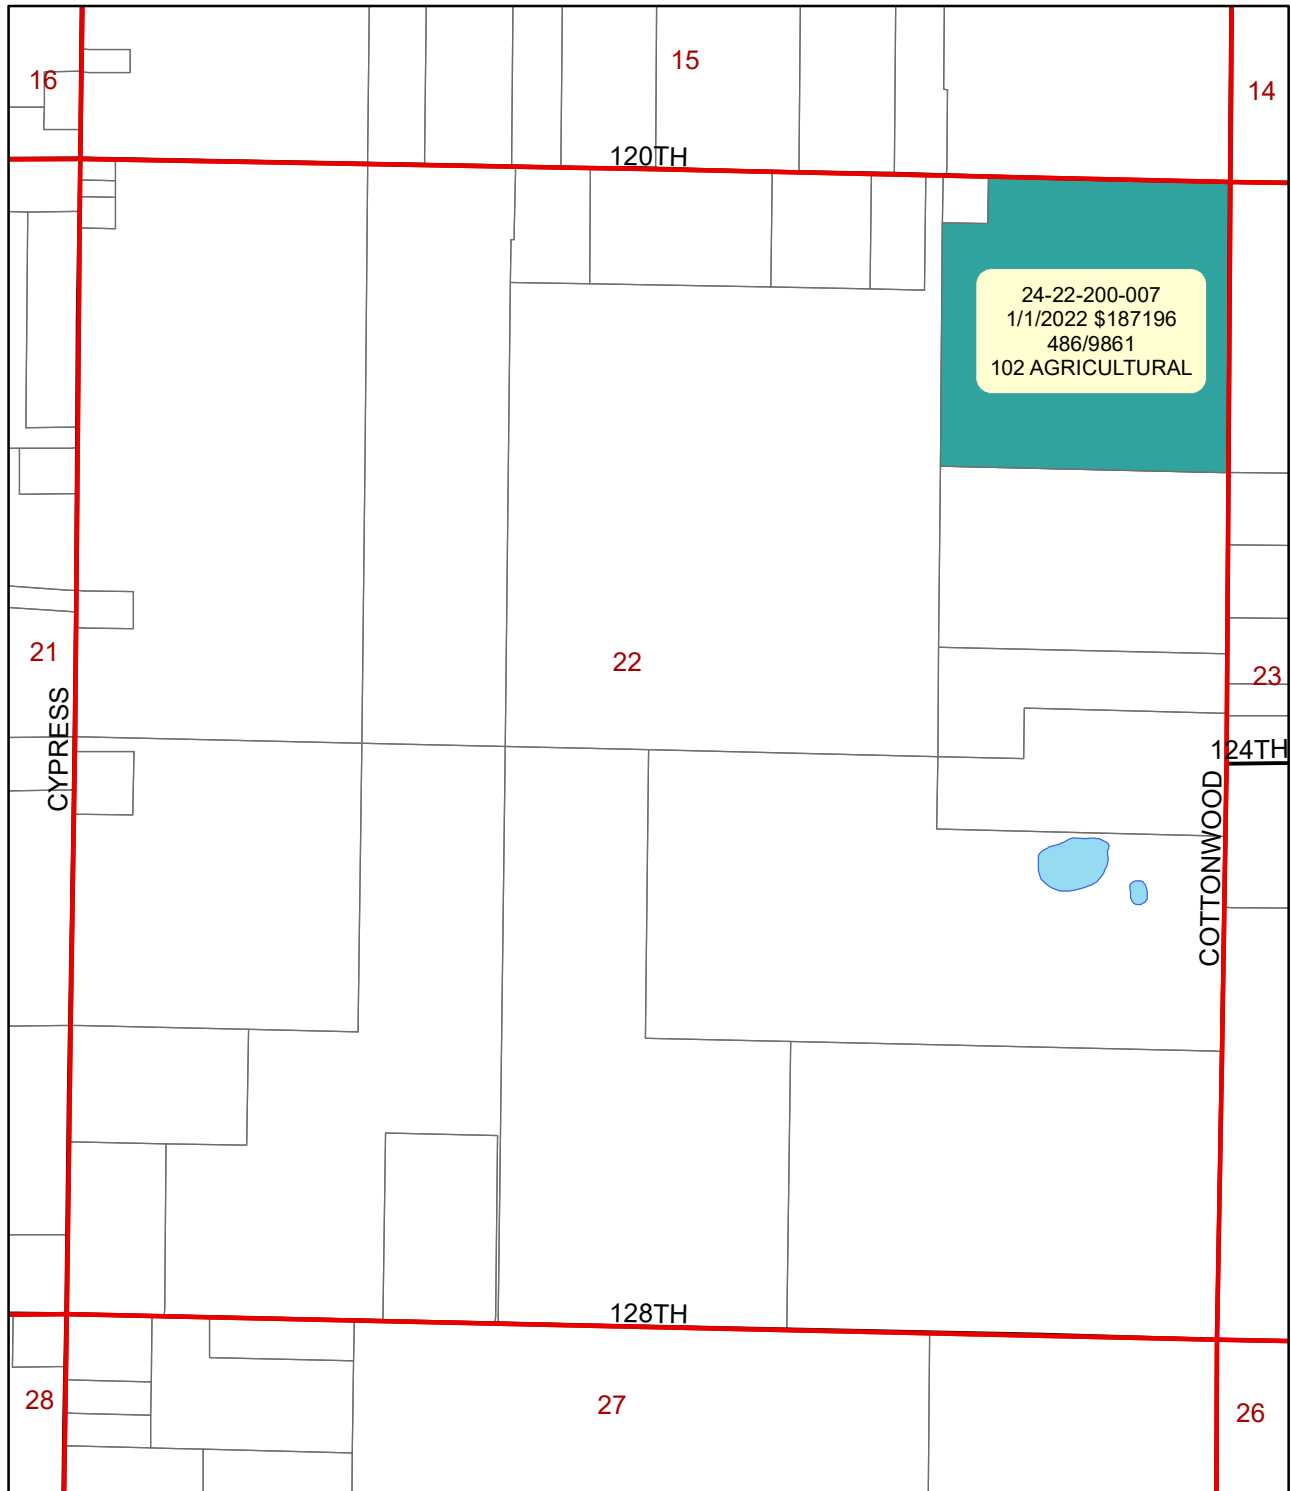

AGRICULTURAL

ENGLEWRIGHT LAKE FRONTAGE

ENSLEY

Section 19

Ensley Township Vacant Sales 4/01/2021 - 3/31/2023

LandTables

 AGRICULTURAL	 ENGLEWRIGHT LAKE FRONTAGE
 ENSLEY	

Ensley Township Vacant Sales 4/01/2021 - 3/31/2023

LandTables
AGRICULTURAL ENGLEWRIGHT LAKE FRONTAGE
ENSLEY

Section 20

Ensley Township Vacant Sales 4/01/2021 - 3/31/2023

LandTables
AGRICULTURAL ENGLEWRIGHT LAKE FRONTAGE
ENSLEY

Section 21

Ensley Township Vacant Sales 4/01/2021 - 3/31/2023

LandTables
[Purple Box] ENGLEWRIGHT LAKE FRONTAGE
[Teal Box] AGRICULTURAL [Red Box] ENSLEY

Section 22

Ensley Township Vacant Sales

4/01/2021 - 3/31/2023

LandTables

	AGRICULTURAL		ENGLEWRIGHT LAKE FRONTAGE
	ENSLEY		