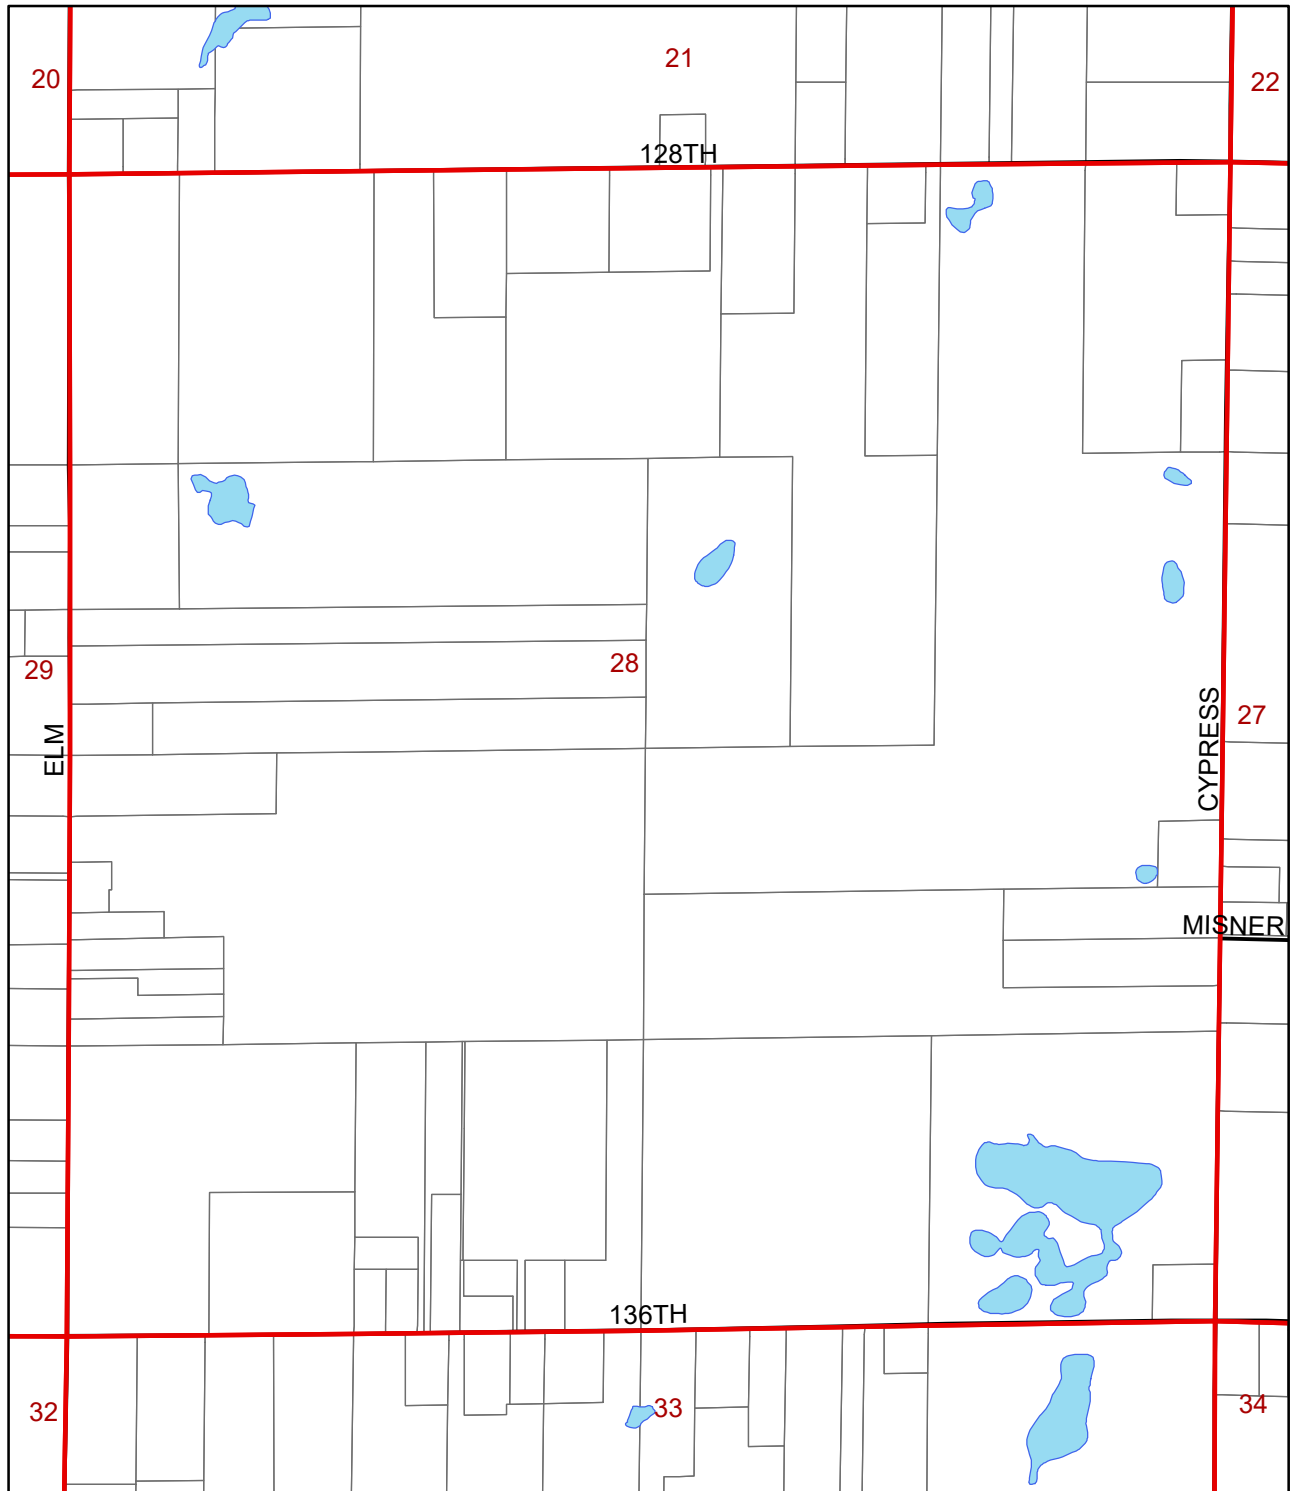

Ensley Township Vacant Sales 4/01/2021 - 3/31/2023

LandTables
AGRICULTURAL ENGLEWRIGHT LAKE FRONTAGE
ENSLEY

Section 26

Ensley Township Vacant Sales 4/01/2021 - 3/31/2023

LandTables

AGRICULTURAL

ENGLEWRIGHT LAKE FRONTAGE

ENSLEY

Section 27

Ensley Township Vacant Sales 4/01/2021 - 3/31/2023

LandTables

 AGRICULTURAL

 ENGLEWRIGHT LAKE FRONTAGE

 ENSLEY

Section 28

Ensley Township Vacant Sales 4/01/2021 - 3/31/2023

LandTables
AGRICULTURAL ENGLEWRIGHT LAKE FRONTAGE
ENSLEY

Section 29

Ensley Township Vacant Sales 4/01/2021 - 3/31/2023

LandTables

AGRICULTURAL

ENGLEWRIGHT LAKE FRONTAGE